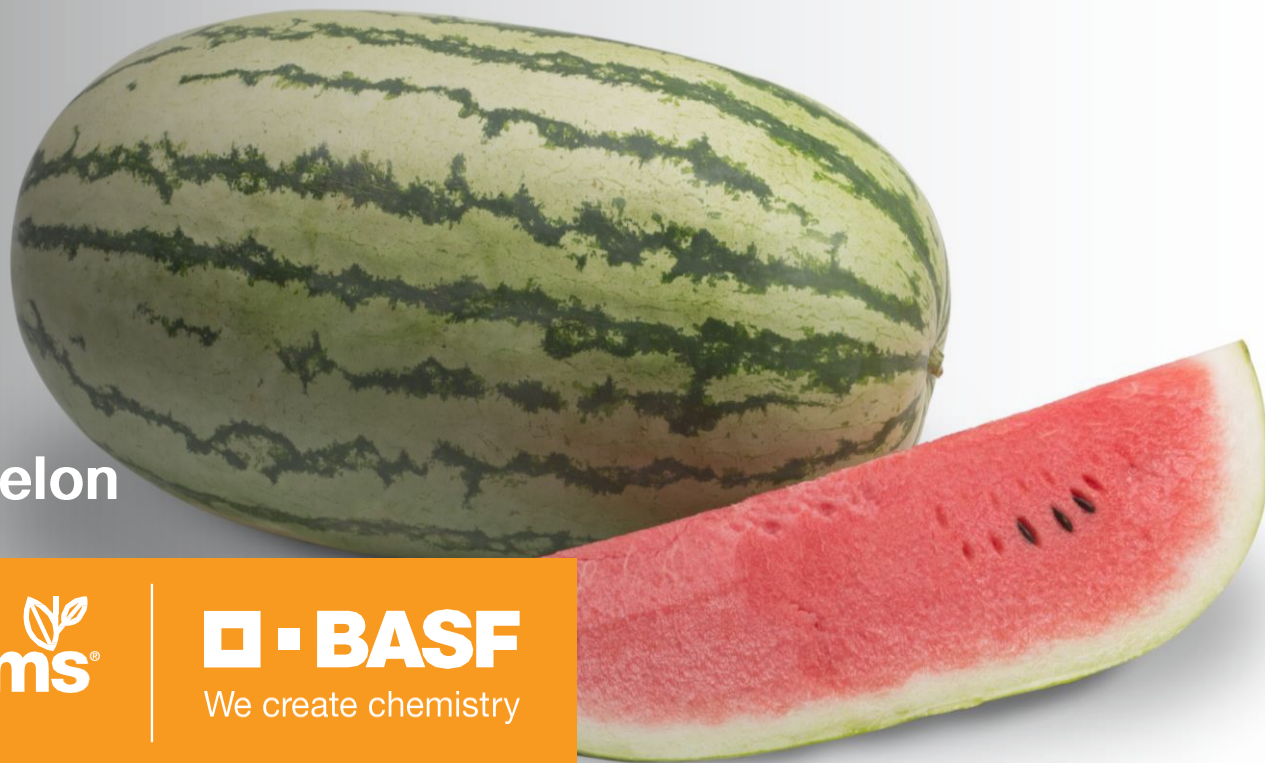

720

Watermelon

Jubilee Seeded Watermelon

720 is an open field diploid watermelon that provides an excellent fruit size and shape with a bright red flesh color.

DATA & INSIGHTS

Maturity	Early to Mid
Vigor	Medium
Rind Pattern	Light green or white background with dark green tiger stripes
Flesh Color	Red to bright red
Fruit Weight	30 – 35 lb
Shape	Blocky elongated
Disease Resistances	IR: Co 1

Excellent fruit size and shape

Bright red color

RESISTANCE KEY: Co: *Colletotrichum orbiculare*

Nunhems USA, Inc.

1200 Anderson Corner Rd
Parma, ID 83660
800.733.9505
nunhems.customerservice.us@basf.com
www.nunhemsusa.com

Information provided is based on experience with tests, trials, or practices as well as general observations over multiple years.

The Publications are intended to help buyer identify plant diseases that may or could affect his/her crops. The images may give a distorted image of reality and may otherwise not be an accurate portrayal of the disease.

© Nunhems USA, Inc. 2024. All rights reserved.